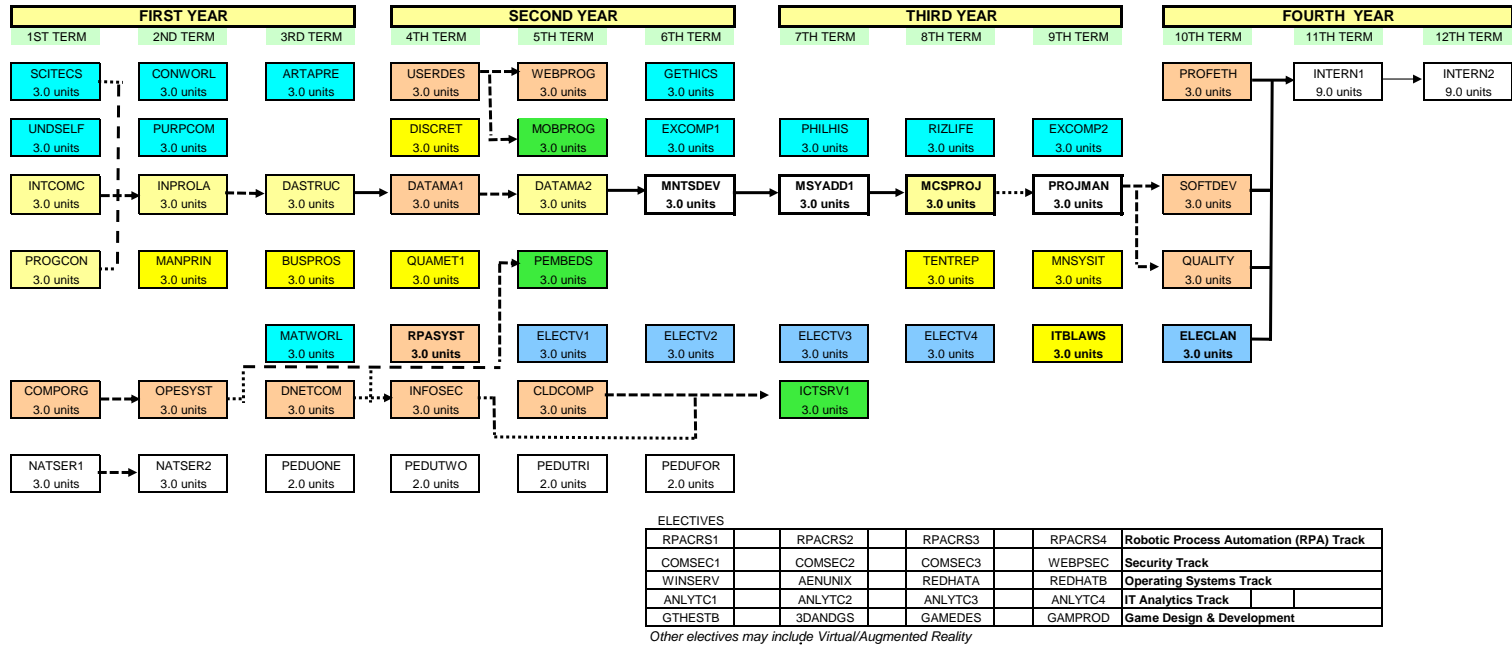

BACHELOR OF SCIENCE IN INFORMATION TECHNOLOGY

BSIT

2024-2025

ELECTIVES				
RPACRS1	RPACRS2	RPACRS3	RPACRS4	Robotic Process Automation (RPA) Track
COMSEC1	COMSEC2	COMSEC3	WEBPSEC	Security Track
WINSERV	AENUNIX	REDHATA	REDHATB	Operating Systems Track
ANLYTC1	ANLYTC2	ANLYTC3	ANLYTC4	IT Analytics Track
GTHESB	3DANDGS	GAMEDES	GAMPROD	Game Design & Development

173 UNITS   18   18   17   20   20   14   12   12   12   12   9   9

Note: courses in heavily outlined boxes are under Project-Based Learning (PBL)

PREPARED BY: *Rhinea-Luz R. Valbuena*
Rhinea-Luz R. Valbuena
Executive Director, School of Computing & Information Technologies

APPROVED BY: *M. Terpsita P. Medado*
Ma. Terpsita P. Medado, Ph.D.
President