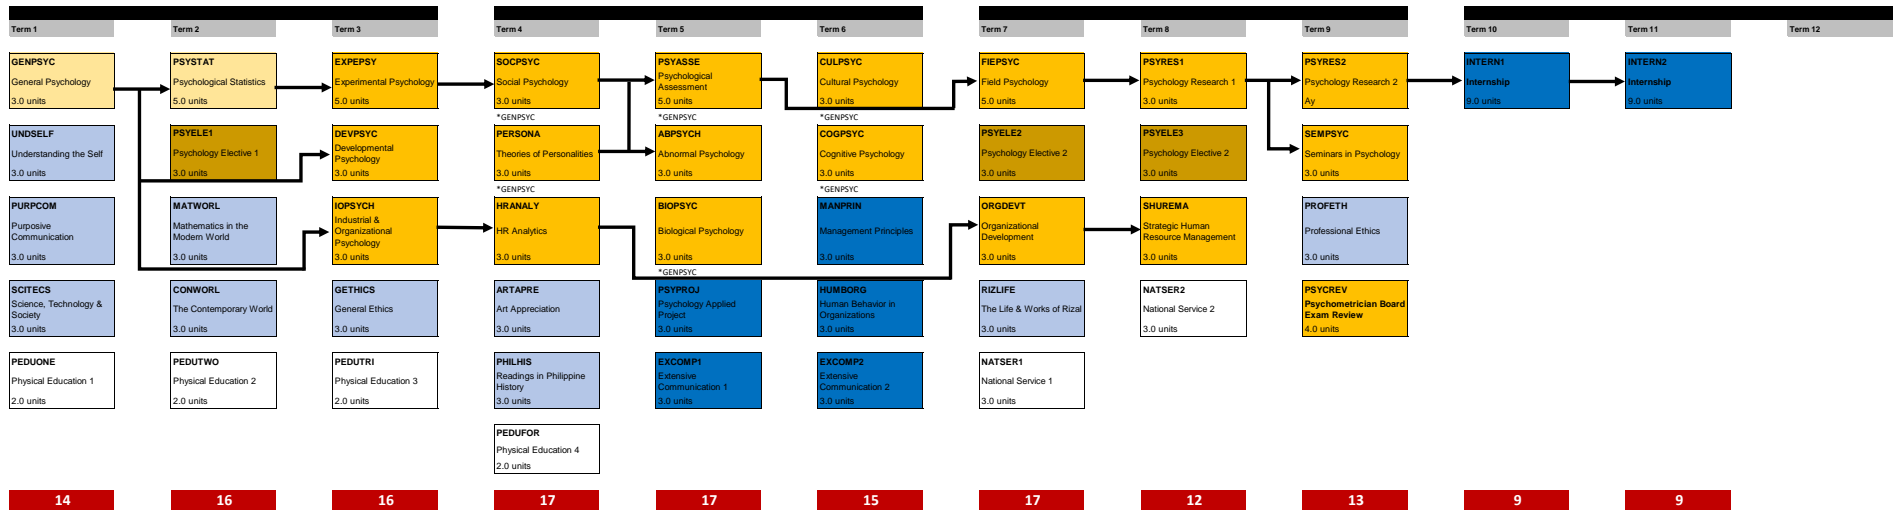

**BACHELOR OF ARTS IN PSYCHOLOGY
ABPSY** AY: 2024-2025

- Legends:
- 8 units
 - 61 units
 - 9 units
 - 14 units
 - 30 units
 - 33 units

- 8 units
- 61 units
- 9 units
- 14 units
- 30 units
- 33 units

Core Courses		
General Psychology	GENPSYC	3 units
Psychological Statistics	PSYSTAT	5 units
TOTAL		8

General Education Courses		
Understanding the Self	UNDESELF	3 units
Purposive Communication	PURPCOM	3 units
Mathematics in the Modern World	MATWORL	3 units
Science, Technology, & Society	SCITECS	3 units
The Contemporary World	CONWORL	3 units
General Ethics	GETHICS	3 units
Art Appreciation	ARTAPRE	3 units
Readings in Philippine History	PHILHIS	3 units
The Life & Works of Rizal	RIZLIFE	3 units
Professional Ethics	PROFETH	3 units
TOTAL		30

Institutional Courses		
Psychology Applied Project	PSYPROJ	3 units
Extensive Communication 1	EXCOMP1	3 units
Extensive Communication 2	EXCOMP2	3 units
Management Principles	MANPRIN	3 units
Human Behavior in Organization	HUMBORG	3 units
Internship 1	INTERN1	9 units
Internship 2	INTERN2	9 units
TOTAL		33

Required Psychology Courses		
Experimental Psychology	EXPEPSY	5 units
Developmental Psychology	DEVPSYC	3 units
Industrial & Organizational Psychology	IOPSYCH	3 units
Social Psychology	SOCPSYC	3 units
Theories of Personalities	PERSONA	3 units
HR Analytics	HRANALY	3 units
Psychological Assessment	PSYASSE	5 units
Abnormal Psychology	ABPSYCH	3 units
Biological Psychology	BIOPSYCH	3 units
Cultural Psychology	CULPSYC	3 units
Cognitive Psychology	COGPSYC	3 units
Field Methods and Research in Psychology	FIEPSYC	5 units
Organizational Development	ORGDEVT	3 units
Strategic Human Resource Management	SHUREMA	3 units
Seminars in Psychology	SEMPSYC	3 units
Psychology Research 1	PSYRES1	3 units
Psychology Research 2	PSYRES2	3 units
Psychometrician Board Exam Review	PSYCREV	4 units
TOTAL		61