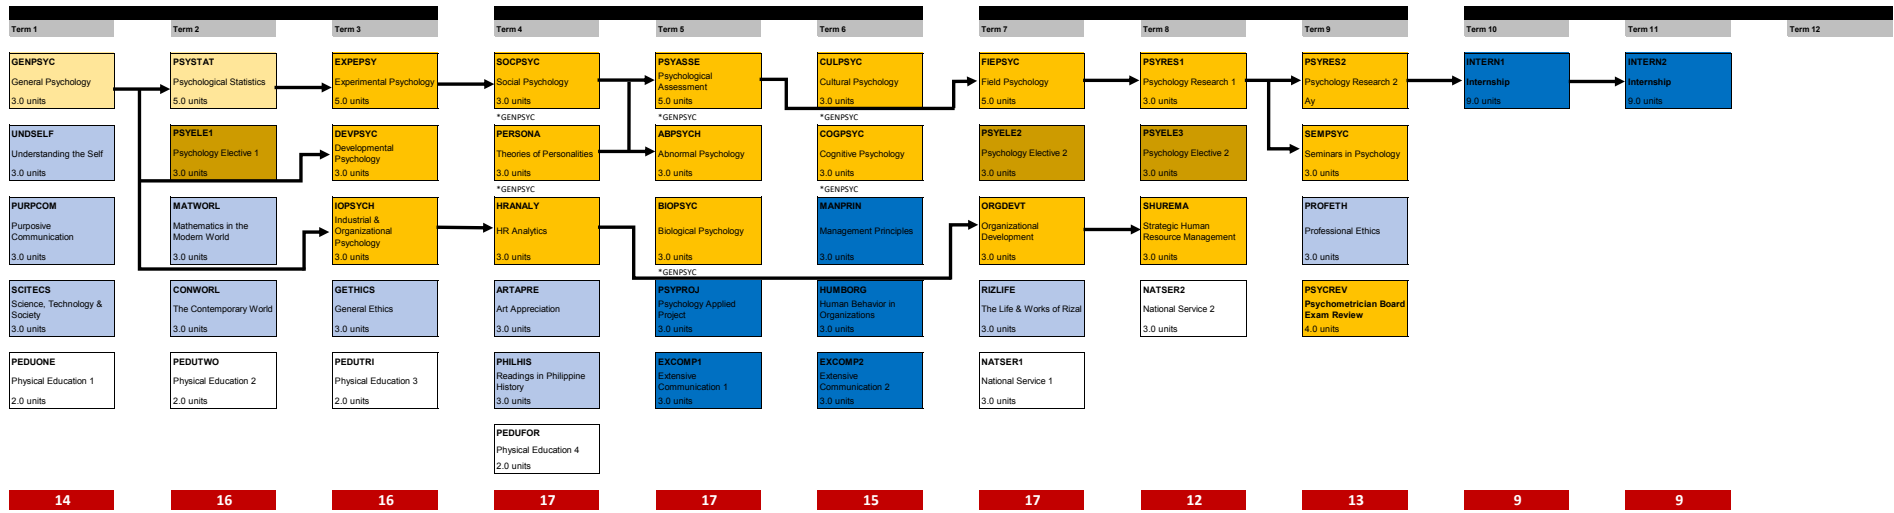

**BACHELOR OF ARTS IN PSYCHOLOGY
ABPSY** AY: 2024-2025

- Legends:
- 8 units
 - 61 units
 - 9 units
 - 14 units
 - 30 units
 - 33 units

- 8 units
- 61 units
- 9 units
- 14 units
- 30 units
- 33 units

155

Core Courses		
General Psychology	GENPSYC	3 units
Psychological Statistics	PSYSTAT	5 units
TOTAL		8

General Education Courses		
Understanding the Self	UNDESELF	3 units
Purposive Communication	PURPCOM	3 units
Mathematics in the Modern World	MATWORL	3 units
Science, Technology, & Society	SCITECS	3 units
The Contemporary World	CONWORL	3 units
General Ethics	GETHICS	3 units
Art Appreciation	ARTAPRE	3 units
Readings in Philippine History	PHILHIS	3 units
The Life & Works of Rizal	RIZLIFE	3 units
Professional Ethics	PROFETH	3 units
TOTAL		30

Institutional Courses		
Psychology Applied Project	PSYPROJ	3 units
Extensive Communication 1	EXCOMP1	3 units
Extensive Communication 2	EXCOMP2	3 units
Management Principles	MANPRIN	3 units
Human Behavior in Organization	HUMBORG	3 units
Internship 1	INTERN1	9 units
Internship 2	INTERN2	9 units
TOTAL		33

Required Psychology Courses		
Experimental Psychology	EXPEPSY	5 units
Developmental Psychology	DEVPSYC	3 units
Industrial & Organizational Psychology	IOPSYCH	3 units
Social Psychology	SOCPSYC	3 units
Theories of Personalities	PERSONA	3 units
HR Analytics	HRANALY	3 units
Psychological Assessment	PSYASSE	5 units
Abnormal Psychology	ABPSYCH	3 units
Biological Psychology	BIOPSYCH	3 units
Cultural Psychology	CULPSYC	3 units
Cognitive Psychology	COGPSYC	3 units
Field Methods and Research in Psychology	FIEPSYC	5 units
Organizational Development	ORGDEVT	3 units
Strategic Human Resource Management	SHUREMA	3 units
Seminars in Psychology	SEMPSYC	3 units
Psychology Research 1	PSYRES1	3 units
Psychology Research 2	PSYRES2	3 units
Psychometrician Board Exam Review	PSYCREV	4 units
TOTAL		61